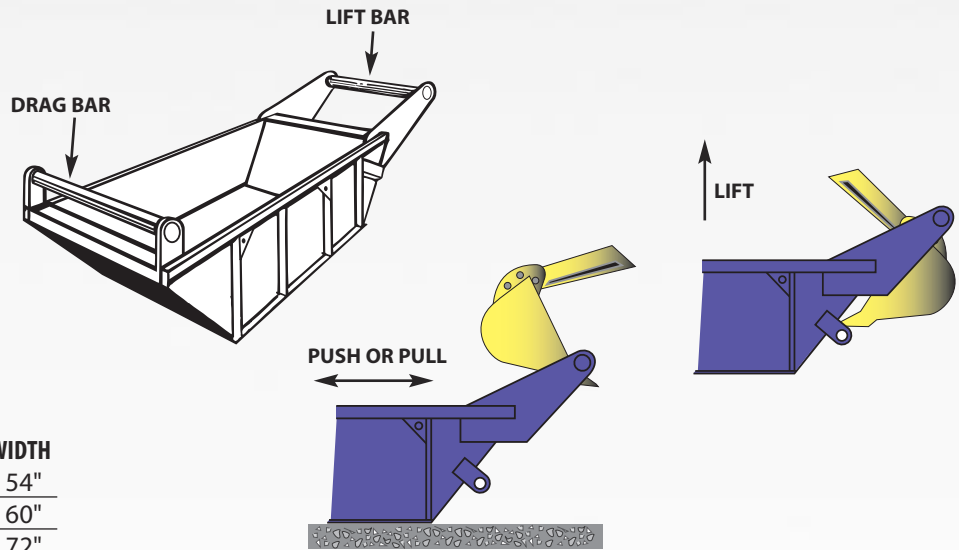

RockBox

**Available in Light,
Easy Lift, Standard
& Heavy Duty**

- ★ **Keep bedding materials contained**
- ★ **Free up front loader for other functions**
- ★ **Easy transport**
- ★ **Help reduce the loss of pipe bedding materials**
- ★ **Quality construction**
- ★ **Lifting lugs standard**
- ★ **Handling bar**
- ★ **Inside wear bar**
- ★ **Smooth bottom**

LIGHT DUTY ROCK BOXES

MODEL	CAPACITY	WEIGHT	HEIGHT	LENGTH	WIDTH
LRB4	4 CYD	3,289#	44"	13'	54"
LRB7	7 CYD	4,017#	44"	16'	60"
LRB9	9 CYD	4,143#	44"	16'	72"

INCLUDES LIFT BAR ONLY- DRAG BAR OPTIONAL

STANDARD DUTY ROCK BOXES

MODEL	CAPACITY	WEIGHT	HEIGHT	LENGTH	WIDTH
SRB5	5 CYD	4,162#	44"	13'	60"
SRB7	7 CYD	4,685#	44"	16'	60"
SRB9	9 CYD	5,220#	44"	16'	72"
SRB12	12 CYD	6,147#	44"	16'	96"
SRB15	15 CYD	7,500#	44"	20'	96"

INCLUDES LIFT BAR ONLY- DRAG BAR OPTIONAL

EASY LIFT ROCK BOXES

MODEL	CAPACITY	WEIGHT	HEIGHT	LENGTH	WIDTH
SRBP6	6 CYD	4,504#	48"	14'	60"
SRBP8	8 CYD	5,260#	48"	14'	72"
SRBP11	11 CYD	6,011#	48"	14'	96"

INCLUDES LIFT BAR AND DRAG BAR

HEAVY DUTY ROCK BOXES